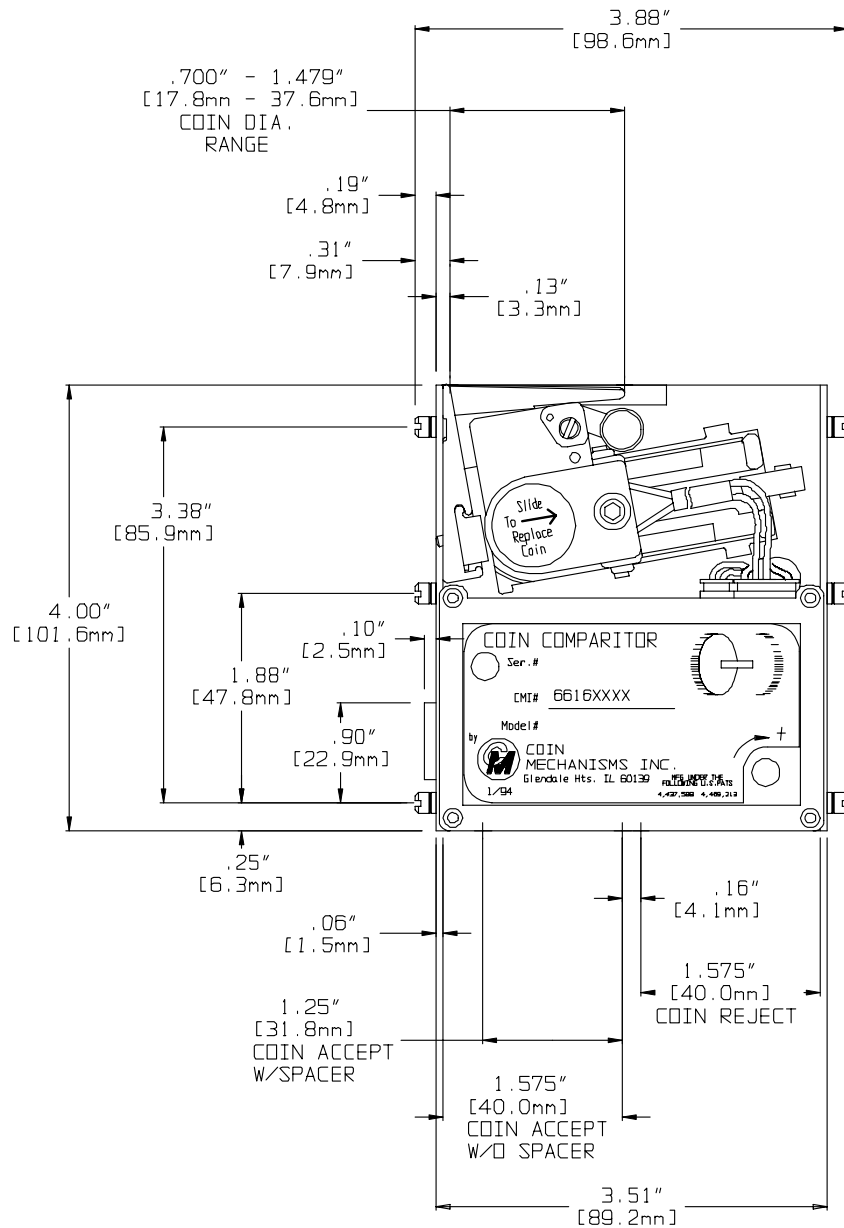

CC-16 .150 DIMENSIONS

COIN MECHANISMS INC.

P.O. Box 5128, Glendale Heights, IL 60139-5128
 630/924-7070*1-800/323-6498*FAX 630/924-7088*E-MAIL-coinnech@coinnech.com
 VISIT OUR WEB SITE AT www.coinnech.com

P/N ENG00006 -7/00