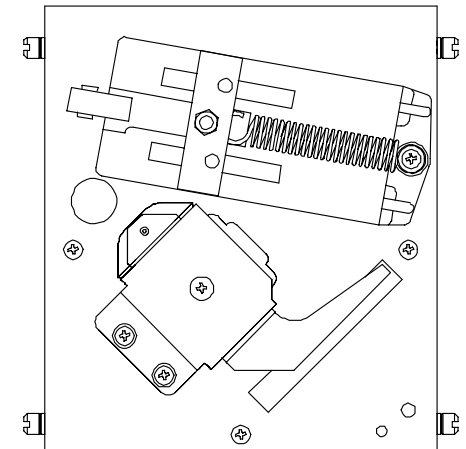

CC-16 .150 DIMENSIONS

COIN MECHANISMS INC.

P.O. Box 5128, Glendale Heights, IL 60139-5128
 630/924-7070*1-800/323-6498*FAX 630/924-7088*E-MAIL-coinnech@coinnech.com
 VISIT OUR WEB SITE AT www.coinnech.com