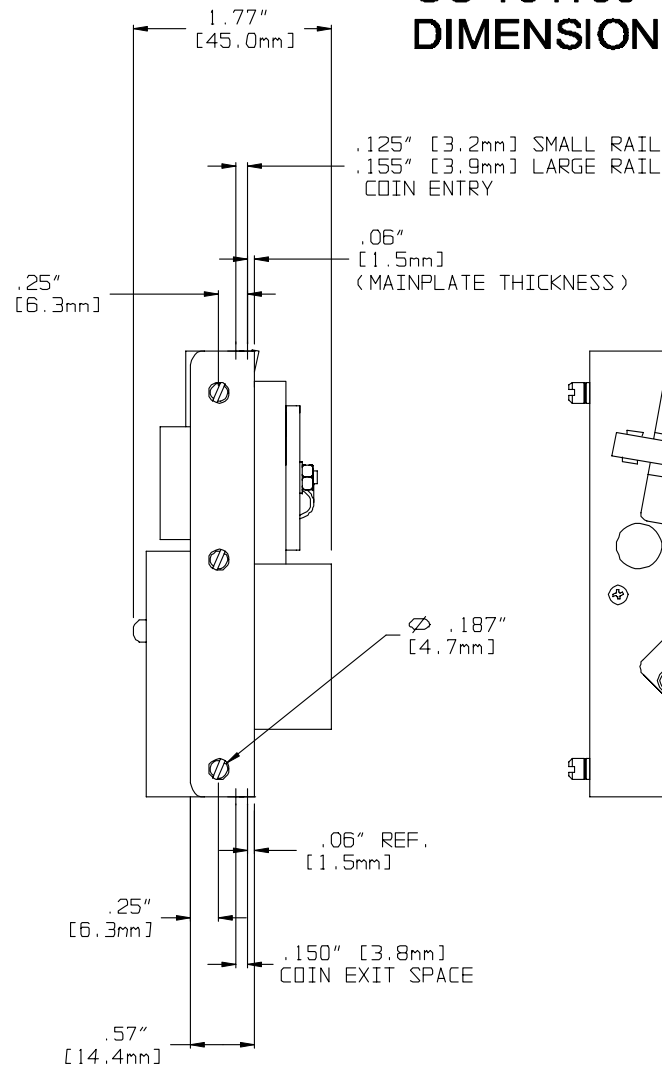

CC-16 .150 DIMENSIONS

COIN MECHANISMS INC.

P.O. Box 5128, Glendale Heights, IL 60139-5128
 630/924-7070*1-800/323-6498*FAX 630/924-7088*E-MAIL-coinnech@coinnech.com
 VISIT OUR WEB SITE AT www.coinnech.com