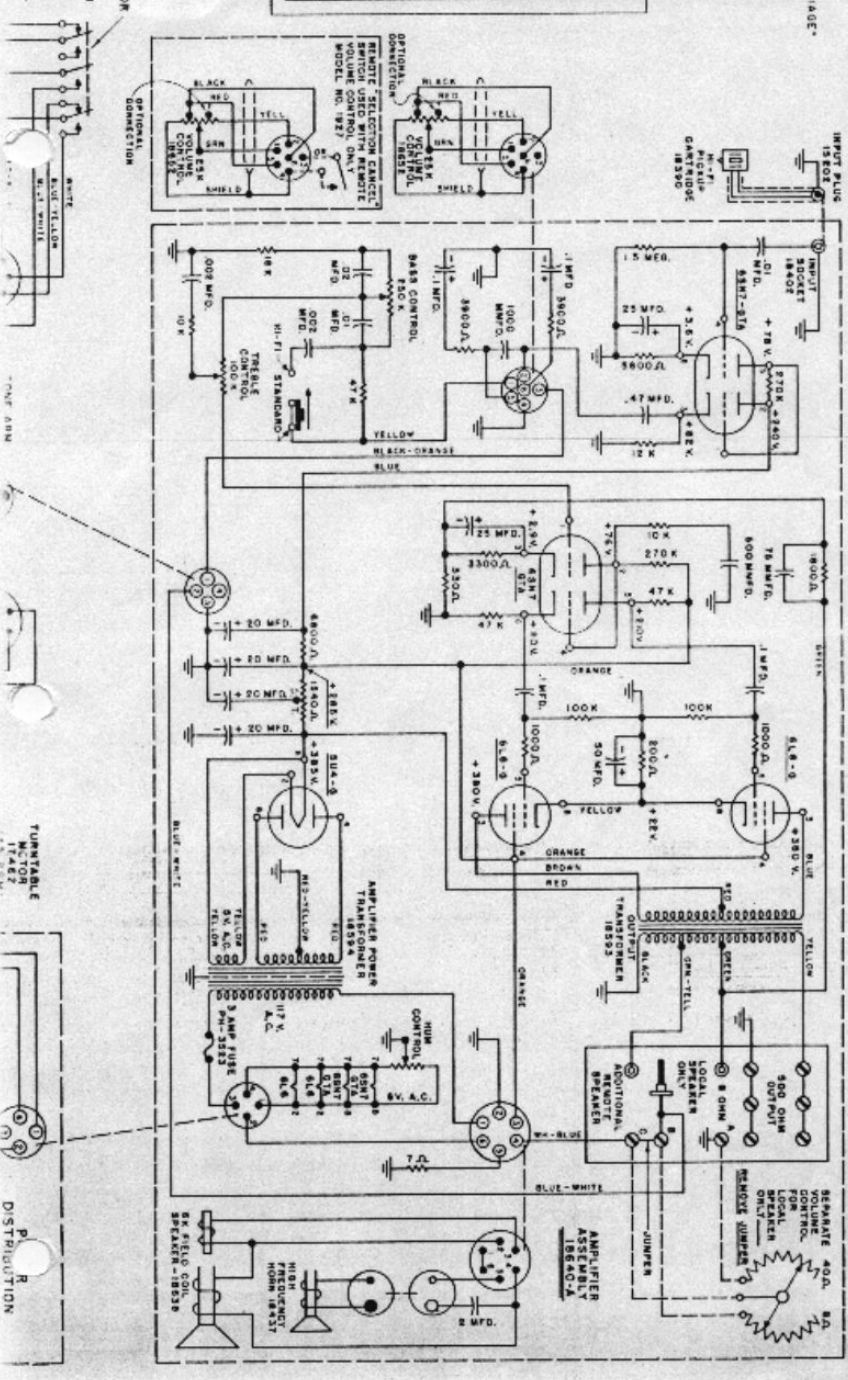

Ratola Model 446

TONE ARM

TUNABLE HEAD

DISTRICTION

GENERATE 40.0 B.A.
8 Ω OHM
FOR LOCAL CONTROL ONLY
NO MIXER SUPPLY

AMPLIFIER ASSEMBLY 18540-A

54 FIELD COIL SPEAKER 1853-B

3 AMP 115V
117 V. A.C.

3 AMPS POWER TRANSFORMER 1855-X

REPEAT VOLUME CONTROL
MOTOR USED WITH REMITE MODEL NO. 1827

H.I.-FI STANDARDS
TUNABLE HEAD
DISTRICTION

1400

1500

INPUT PLUG
1500
1400
M-FI
N-FI
C
D
E
G
H
K
L
M
P
R
S
T
V
W
Y
Z

REPEAT VOLUME CONTROL
MOTOR USED WITH REMITE MODEL NO. 1827

H.I.-FI STANDARDS

TUNABLE HEAD

DISTRICTION

1400

1500

INPUT PLUG
1500
1400
M-FI
N-FI
C
D
E
G
H
K
L
M
P
R
S
T
V
W
Y
Z