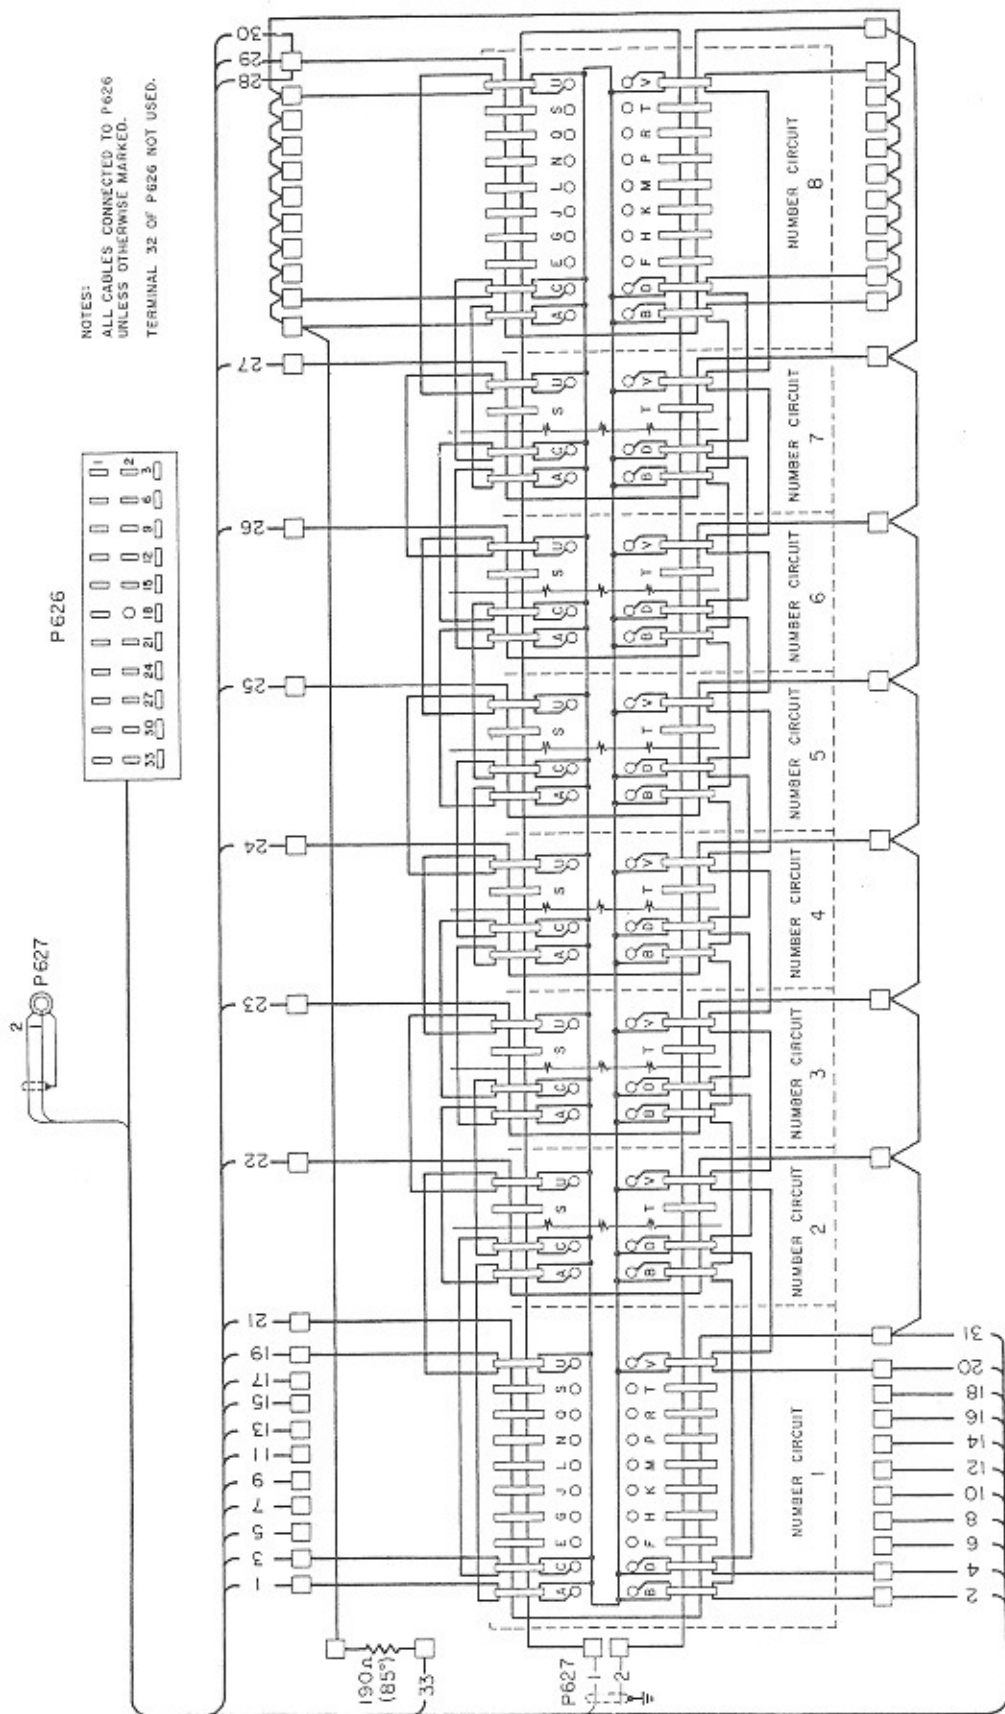

SELECT-O-MATIC "160" MECHANISM

WIRING DIAGRAM - TORMAT MEMORY UNIT, TYPE 160TMU