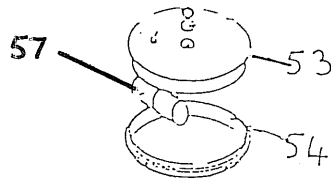

AA 3300X SERIES WATER COOLERS
PARTS LIST

No	Description	Product Code	Remarks
31	Hot Thermostat 87 Deg	WB3351	
32	Hot Thermostat 90 Deg	WB3342	
33	Safety Thermostat	WB3342S	
34	Cup Dispenser Complete	WB3327	
35	Cup Dispenser Gasket	WB3337	
36	Cup Dispenser Clip	WB3328	
37	Band Heater	WB3323	450 Watt
38			
39			
40	Compressor Relay	WB3355	
41	Compressor	WB3347	
42	Fuse Unit/Wiring loom Complete	WB3321	
43			
44			
45			
46	Cold Thermostat	WB3320	
47	Front Light Switch	WB3322	
48	Heater Switch	WB3322	
49	Mains Socket	WB3348	
50	Mains Lead	WB3333	
51	Top Cover Fixings	WB3325	
52	Top Cover P.O.U	WB3301	
53	Tank Lid P.O.U	WB3302	
54	Tank Lid Seal P.O.U	WB3350	
55	Adj. Foot Floor Standing	WB3326	
56	Adj. Foot Table Top	WB3326T	
57			
58	Lower Front Panel	WB3307	
59	Base plate Floor Standing	WB3310	
60	Lower Panel Fixing Springs	WB3308	

AA3300X SERIES WATER COOLERS

ILLUSTRATION OF CON KIT SPARES
FOR CONVERSION FROM BOTTLE TO POU

ILLUSTRATION OF FLOOR STANDING ONLY 3300X SPARES