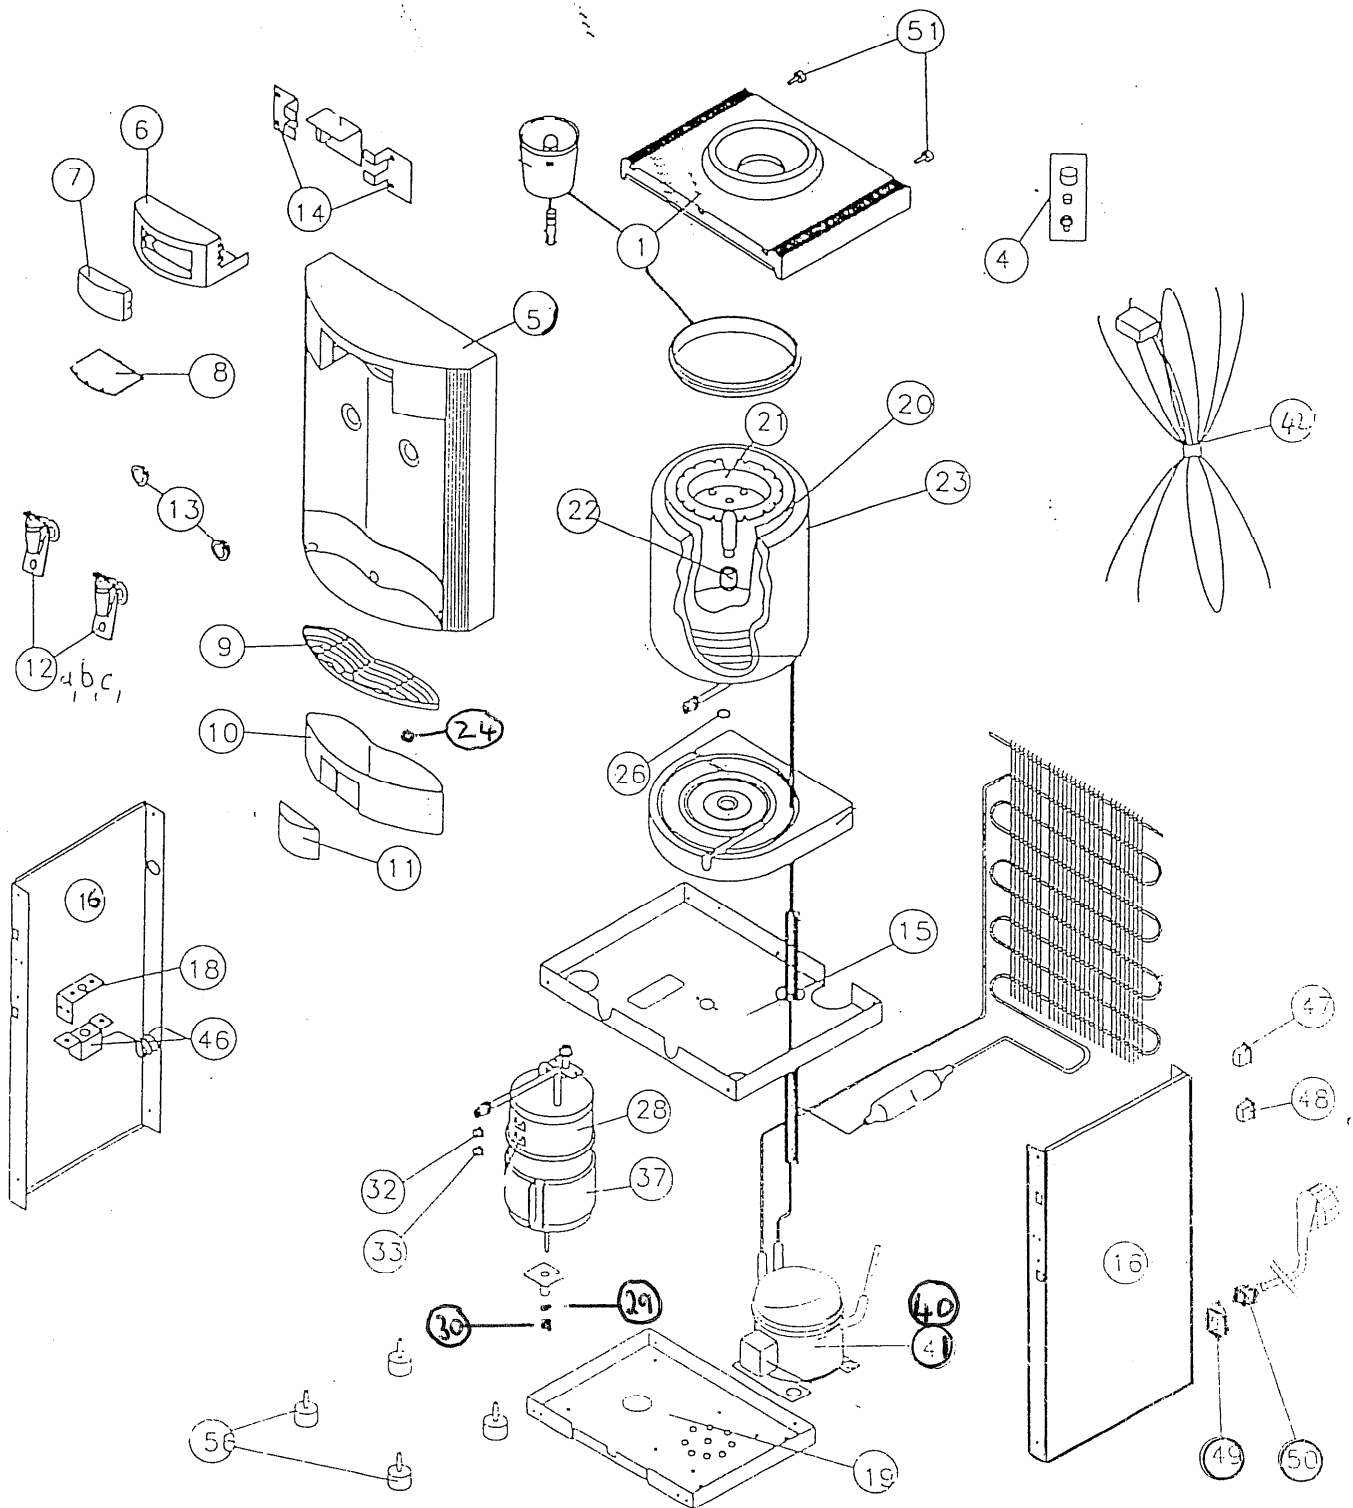

AA 3300X SERIES WATER COOLERS
PARTS LIST

No	Description	Product Code	Remarks
31	Hot Thermostat 87 Deg	WB3351	
32	Hot Thermostat 90 Deg	WB3342	
33	Safety Thermostat	WB3342S	
34	Cup Dispenser Complete	WB3327	
35	Cup Dispenser Gasket	WB3337	
36	Cup Dispenser Clip	WB3328	
37	Band Heater	WB3323	450 Watt
38			
39			
40	Compressor Relay	WB3355	
41	Compressor	WB3347	
42	Fuse Unit/Wiring loom Complete	WB3321	
43			
44			
45			
46	Cold Thermostat	WB3320	
47	Front Light Switch	WB3322	
48	Heater Switch	WB3322	
49	Mains Socket	WB3348	
50	Mains Lead	WB3333	
51	Top Cover Fixings	WB3325	
52	Top Cover P.O.U	WB3301	
53	Tank Lid P.O.U	WB3302	
54	Tank Lid Seal P.O.U	WB3350	
55	Adj. Foot Floor Standing	WB3326	
56	Adj. Foot Table Top	WB3326T	
57			
58	Lower Front Panel	WB3307	
59	Base plate Floor Standing	WB3310	
60	Lower Panel Fixing Springs	WB3308	

AA3300X SERIES WATER COOLERS

ILLUSTRATION OF CON KIT SPARES
FOR CONVERSION FROM BOTTLE TO POU

ILLUSTRATION OF FLOOR STANDING ONLY 3300X SPARES