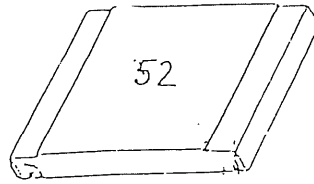

AA3300X SERIES WATER COOLERS

ILLUSTRATION OF CON KIT SPARES
FOR CONVERSION FROM BOTTLE TO POU

ILLUSTRATION OF FLOOR STANDING ONLY 3300X SPARES