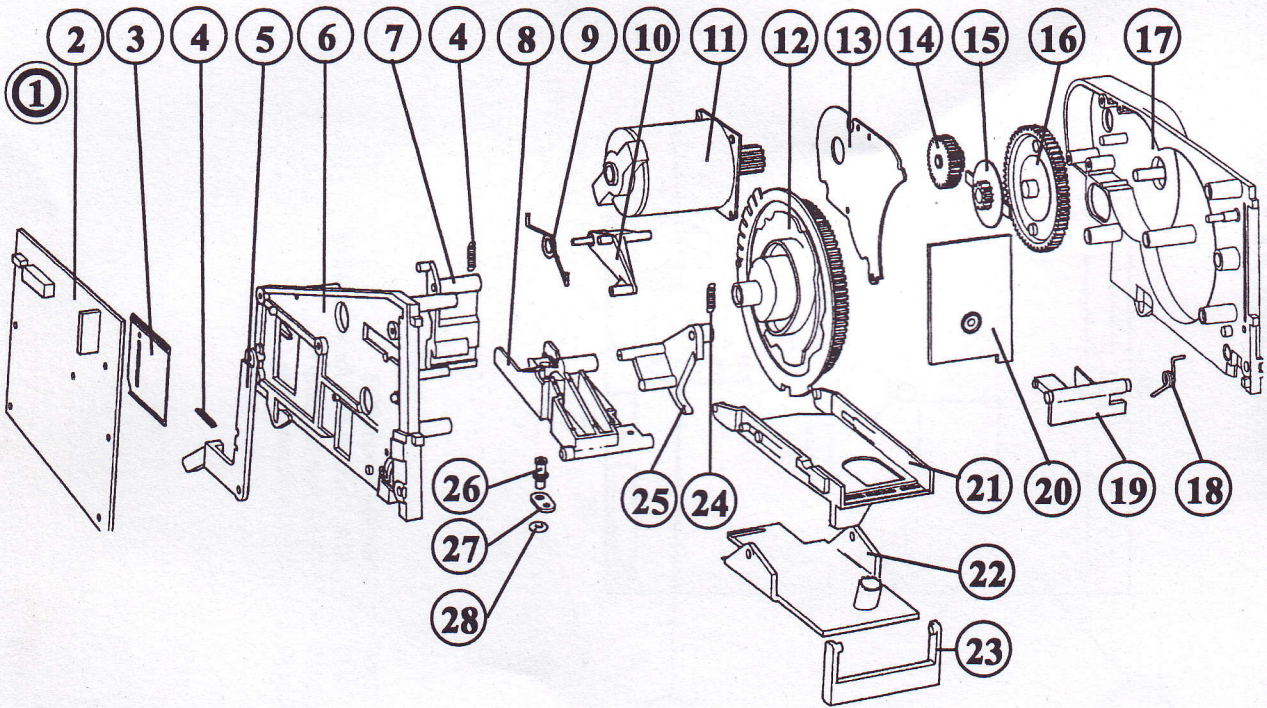

BREWMECH EXPLODED VIEW

Page No.	100/01/10	SERVICE MANUAL
Issue No.	1	
Machine Type	KENCO 6GM BREWER	KRAFT Kraft Foods Any Form, Some Design
Section	PARTS DIAGRAMS	
Document No.	SM/56	Date
	02/08/01	

BREWMECH EXPLODED VIEW

1	669490	Brewmech Sub Assy (items 11, 21, 22 not included)
2	659720	Brewmech PCB Assy
3	609700	Rear Door Sensor Assy
4	607900	Extension Spring (small)
5	609690	Capsule Sensor Assy
6	607940	Brewmech L.H. Side Plate
7	608020	Rear Door
8	607960	Upper Platen
9	609390	Cam Sensor Torsion Spring
10	608240	Cam Sensor Assy
11	666340	Brewmech Motor EMC Approved
12	607980	Brewmech Cam
13	608030	Gear Cover
14	608220	1st Intermediate Gear
15	608130	Drive Pinion
16	607990	2nd Intermediate Gear
17	607950	Brewmech R. H. Side Plate
18	607890	Entry Door Torsion Spring
19	608010	Entry Door
20	608050	Mounting Plate
21	657420	Lower Platen (with compress spring)
22	666380	Piercer Plate
23	608160	Platen Catch
24	609420	Extension Spring (cam datum)
25	609670	Cam Datum Assy
26	608080	Inlet Nozzle
27	608040	Nozzle Clamp Plate
28	727510	Inlet 'O' Ring

Page No.	100/01/11	SERVICE MANUAL
Issue No.	1	
Machine Type	KENCO 6GM BREWER	KRAFT Kraft Foods Any Form, Some Design
Section	PARTS DIAGRAMS	
Document No.	SM/56	Date
	02/08/01	