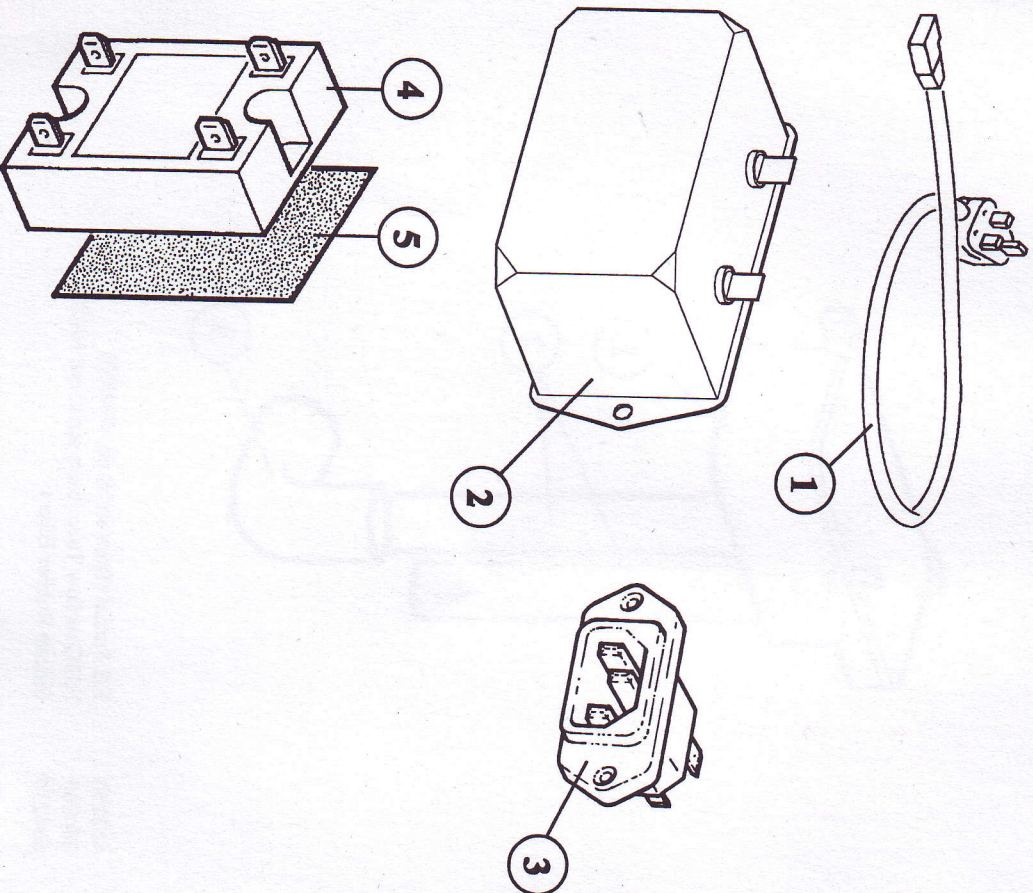

KRAFT Scottsdale Heavy Duty Home Design		SERVICE MANUAL		Page No.	100/01/7
Machine Type	KENCO 6GM BREWER	Issue No.	1	Document No.	SM/56
Section	PARTS DIAGRAMS	Date	02/08/01		

WATER CONNECTIONS

1. 667130 Solenoid Valve (With Flow Restrictor)
2. 627070 Water Filter
3. 659190 Mains Water Inlet Hose (Stop Tap not included)
4. 686820 Water Blocker

PARTS DIA.
PARTS DIA.

KRAFT Scottsdale Heavy Duty Home Design		SERVICE MANUAL		Page No.	100/01/6
Machine Type	KENCO 6GM BREWER	Issue No.	1	Document No.	SM/56
Section	PARTS DIAGRAMS	Date	02/08/01		

ELECTRICAL CONNECTIONS

1. 667260 Mains Lead (With Moulded Plug)
2. 715720 Mains Filter (EMC)
3. 718460 Mains Socket
4. 664610 Solid State Relay (SSR)
5. 667770 Gasket