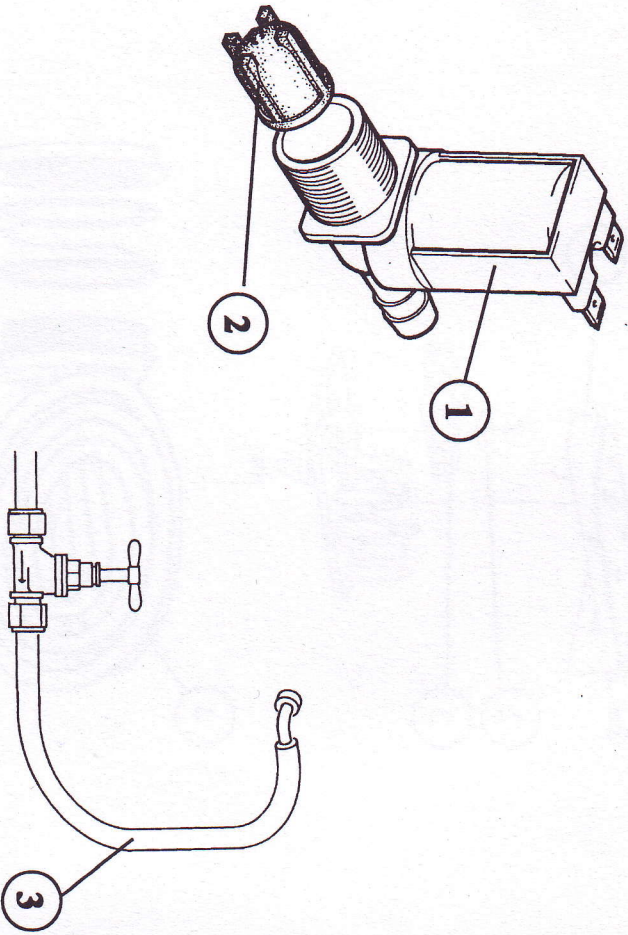

KRAFT Scottsdale Heavy Duty Home Design		SERVICE MANUAL		Page No.	100/01/7
Machine Type	KENCO 6GM BREWER	Issue No.	1	Document No.	SM/56
Section	PARTS DIAGRAMS	Date	02/08/01		

WATER CONNECTIONS

1. 667130 Solenoid Valve (With Flow Restrictor)
2. 627070 Water Filter
3. 659190 Mains Water Inlet Hose (Stop Tap not included)
4. 686820 Water Blocker

PARTS DIA.
PARTS DIA.

KRAFT Scottsdale Heavy Duty Home Design		SERVICE MANUAL		Page No.	100/01/6
Machine Type	KENCO 6GM BREWER	Issue No.	1	Document No.	SM/56
Section	PARTS DIAGRAMS	Date	02/08/01		

ELECTRICAL CONNECTIONS

1. 667260 Mains Lead (With Moulded Plug)
2. 715720 Mains Filter (EMC)
3. 718460 Mains Socket
4. 664610 Solid State Relay (SSR)
5. 667770 Gasket