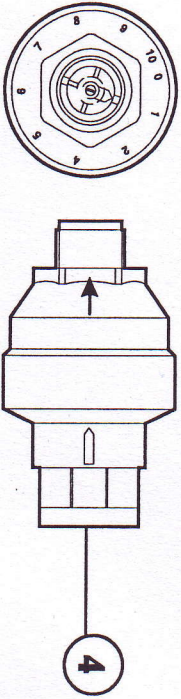

KRAFT Scottsdale Heavy Duty Home Design		SERVICE MANUAL		Page No.	100/01/7
Machine Type	KENCO 6GM BREWER	Issue No.	1	Document No.	SM/56
Section	PARTS DIAGRAMS	Date	02/08/01		

WATER CONNECTIONS

1. 667130 Solenoid Valve (With Flow Restrictor)
2. 627070 Water Filter
3. 659190 Mains Water Inlet Hose (Stop Tap not included)
4. 686820 Water Blocker

PARTS DIA.
PARTS DIA.

KRAFT Scottsdale Heavy Duty Home Design		SERVICE MANUAL		Page No.	100/01/6
Machine Type	KENCO 6GM BREWER	Issue No.	1	Document No.	SM/56
Section	PARTS DIAGRAMS	Date	02/08/01		

ELECTRICAL CONNECTIONS

1. 667260 Mains Lead (With Moulded Plug)
2. 715720 Mains Filter (EMC)
3. 718460 Mains Socket
4. 664610 Solid State Relay (SSR)
5. 667770 Gasket