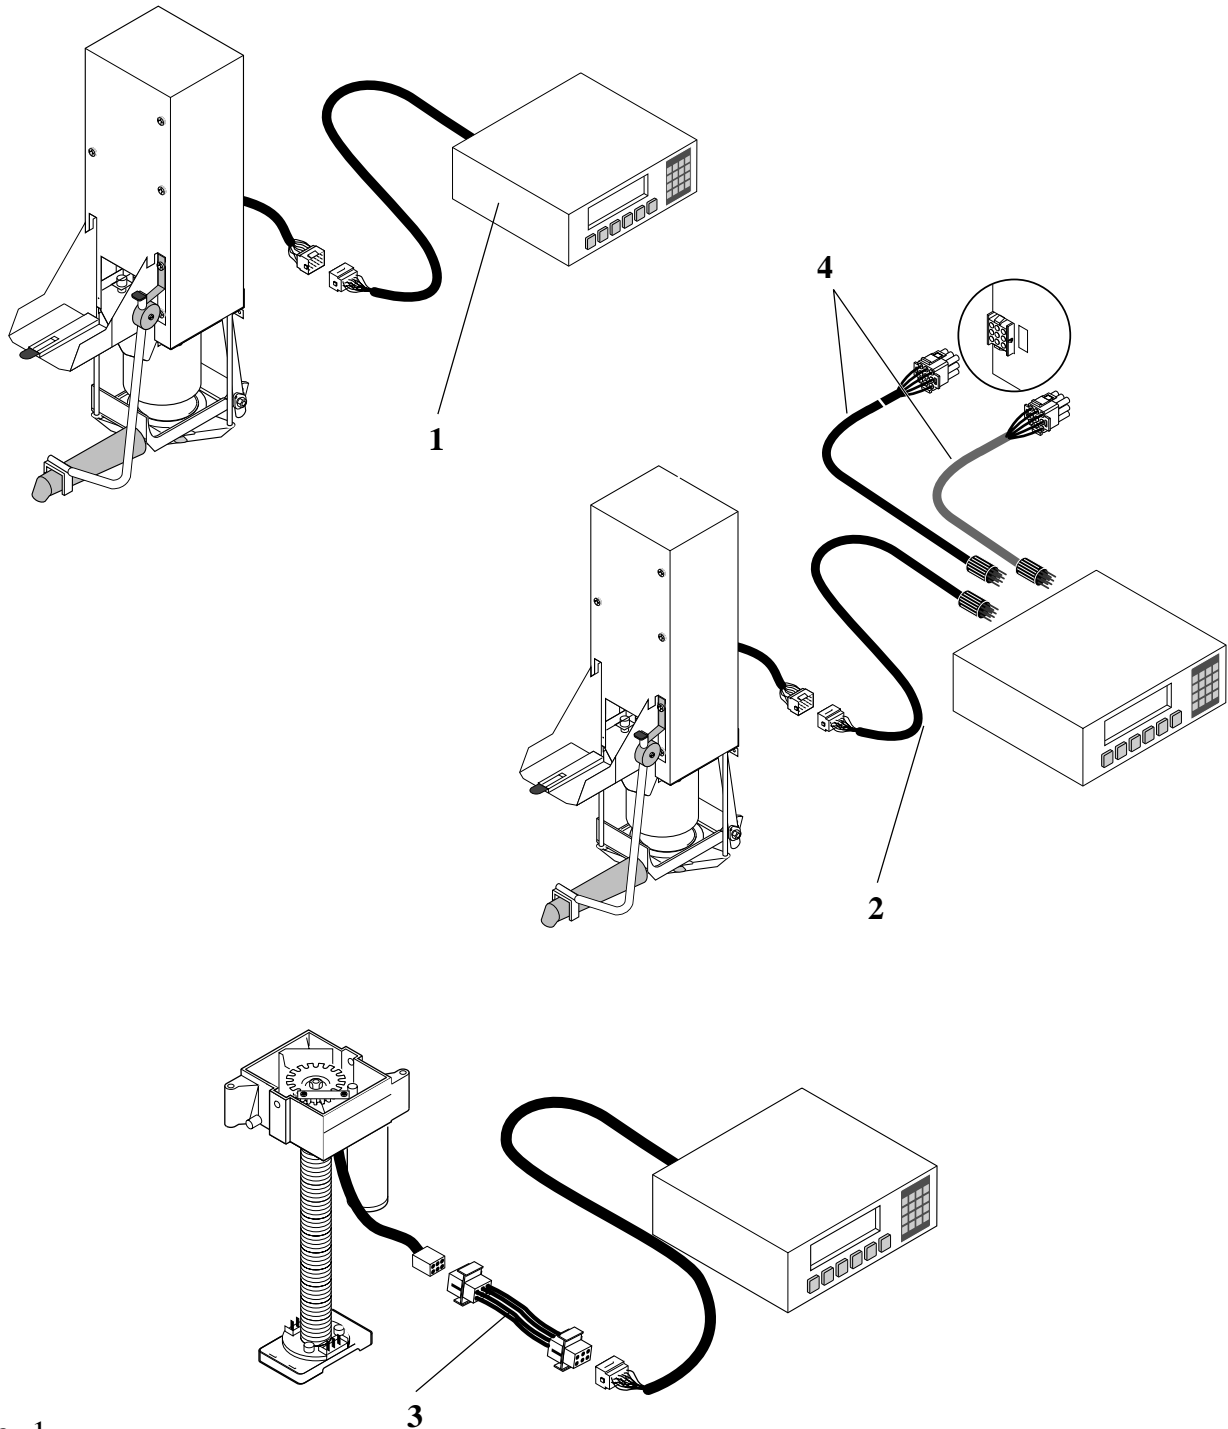

TECHNICAL INFORMATION

TYPE NO FB 50/55/5100/5500	NAME Freshbrewer	T.I.-NO Brewer test device 01/00
SERIES week 13	DIAGRAM	ISSUED BY T.I. Department
SUBJECT Brewer test device		T.I.-GROUP Development
		T.I.-CATEGORY