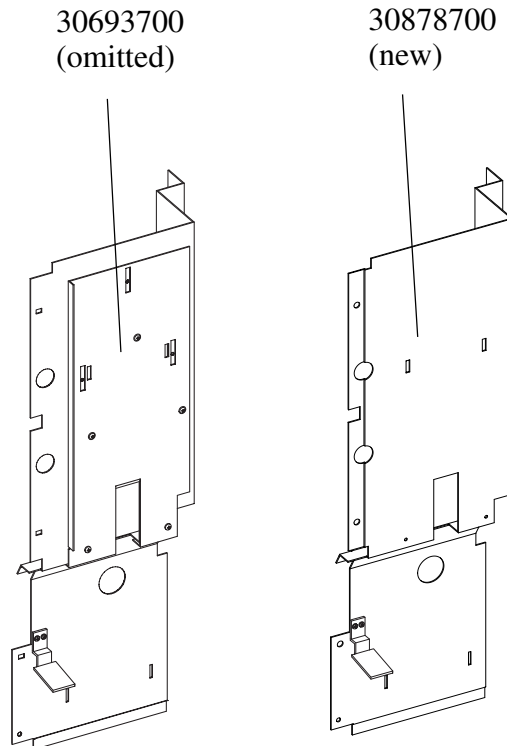

TECHNICAL INFORMATION

TYPE NO FB 5100	TYPE Freshbrewer	T.I.-NO FB 05/00
SERIAL NUMBERS AFFECTED From machine No 493339		ISSUED BY Documentation/ Wittenborg Odense
SUBJECT Suspension plate for brewer		ISSUED FOR (X): <table border="1" style="width: 100%; border-collapse: collapse;"> <tr> <td>Action</td> <td style="text-align: center;">X</td> </tr> <tr> <td>Information</td> <td style="text-align: center;">X</td> </tr> </table>

COMPONENTS CONCERNED

Omitted: **30693700** Suspension plate for brewer - standard model

New: **30878700** Suspension plate for brewer - standard model

MODIFICATION

- Suspension plate for brewer **30693700 (standard)** - used in FB models - will be replaced by suspension plate for brewer **30878700 (standard)**.

REASON

- Product improvement

CONTACT PERSON

- Kasper Sørensen

24.10.00 DATE :	Charlotte Schreiner PRODUCED BY :
24.10.00 DATE :	Kasper L. Sørensen CHECKED BY :